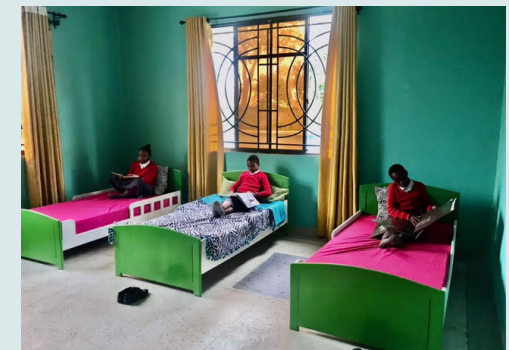

SIHA LEADERSHIP SCHOOL

To apply or attend an information session:

sihaleadership.sc.tz

info@sihaleadership.sc.tz

+255 75 692 7610

P.O. Box 224 Sanya Juu, Siha/Kilimanjaro

New Student Homes

Now accepting applications for boarding, weekday boarding and day students in pre-one through Standard 3.